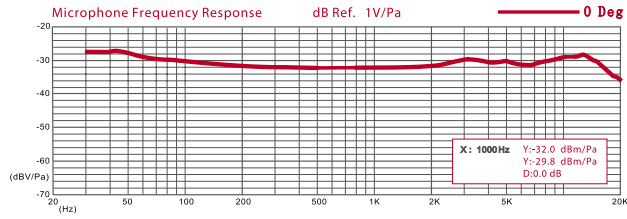

## Uni-directional (at 1kHz)

### Specifications:

- Transducer Principle: Pressure Gradient Combination
- Diaphragm: Gold-plated Membrane
- Sensitivity: -34dB(0dB=1V/Pa at 1kHz)
- Frequency Response: 30Hz-20kHz
- Polar Pattern: 9 types - Omni/Cardioid/Bi etc
- Max.Input SPL: 130dB
- Equivalent Noise Level: 20dB A
- Output Impedance: <200Ω
- Load Impedance: ≥1000Ω
- Power Requirements: PM-3
- Power Supply Net
- Weight: 660g Body
- Dimensions: ø 55 x 201mm