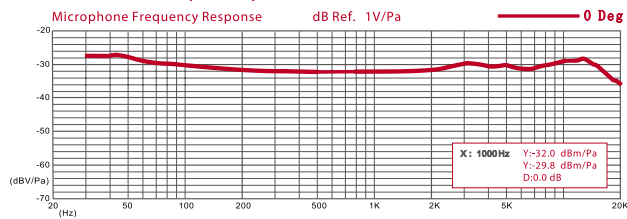

Uni-directional (at 1kHz)

Bi-directional (at 1kHz)

Omni-directional (at 1kHz)

Specifications:

- Transducer Principle: Pressure Gradient Combination
- Diaphragm: Gold-plated Membrane
- Sensitivity: -34dB(0dB=1V/Pa at 1kHz)
- Frequency Response: 30Hz-20kHz
- Polar Pattern: 9 types - Omni/Cardioid/Bi etc
- Max.Input SPL: 130dB
- Equivalent Noise Level: 20dB A
- Output Impedance: <200Ω
- Load Impedance: ≥1000Ω
- Power Requirements: PM-3
- Power Supply Net
- Weight: 660g Body
- Dimensions: ø 55 x 201mm