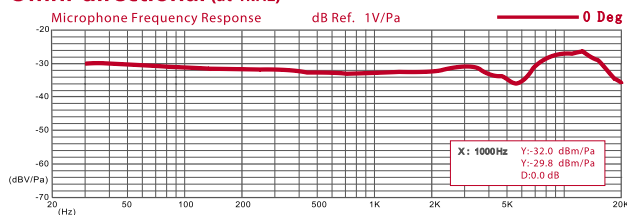

Uni-directional (at 1kHz)

Bi-directional (at 1kHz)

Omni-directional (at 1kHz)

Specifications:

- Transducer Principle: Pressure Gradient Combination
- Diaphragm: Gold-plated Membrane
- Sensitivity: -34dB(0dB=1V/Pa at 1kHz)
- Frequency Response: 30Hz-20kHz
- Polar Pattern: 9 types - Omni/Cardioid/Bi etc
- Max.Input SPL: 130dB
- Equivalent Noise Level: 20dB A
- Output Impedance: <200Ω
- Load Impedance: ≥1000Ω
- Power Requirements: PM-3
- Power Supply Net
- Weight: 660g Body
- Dimensions: ø 55 x 201mm