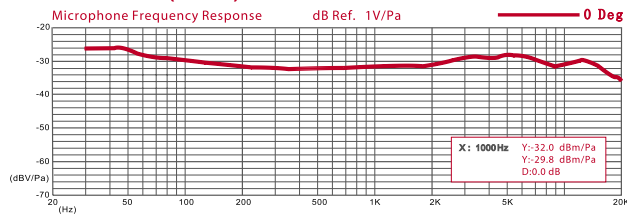

Uni-directional (at 1kHz)

Bi-directional (at 1kHz)

Omni-directional (at 1kHz)

Specifications:

- Transducer Principle: Pressure Gradient Combination
- Diaphragm: Gold-plated Membrane
- Sensitivity: -34dB(0dB=1V/Pa at 1kHz)
- Frequency Response: 30Hz-20kHz
- Polar Pattern: 9 types - Omni/Cardioid/Bi etc
- Max.Input SPL: 130dB
- Equivalent Noise Level: 20dB A
- Output Impedance: <200Ω
- Load Impedance: ≥1000Ω
- Power Requirements: PM-3
- Power Supply Net
- Weight: 660g Body
- Dimensions: ø 55 x 201mm