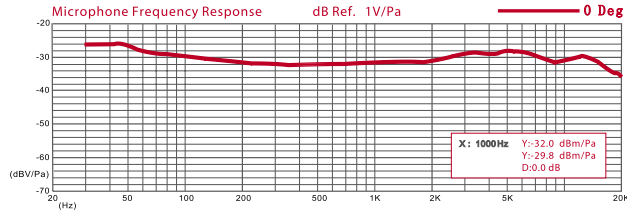

Bi-directional (at 1kHz)