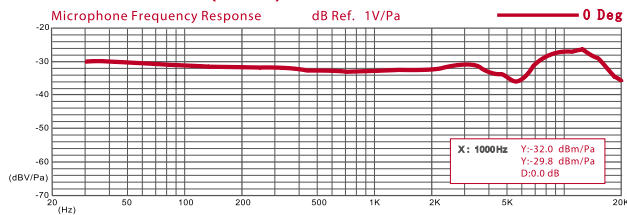

## Uni-directional (at 1kHz)

### Specifications:

- Transducer Principle: Pressure Gradient Combination
- Diaphragm: Gold-plated Membrane
- Sensitivity: -34dB(0dB=1V/Pa at 1kHz)
- Frequency Response: 30Hz-20kHz
- Polar Pattern: 9 types - Omni/Cardioid/Bi etc
- Max.Input SPL: 130dB
- Equivalent Noise Level: 20dB A
- Output Impedance: <200Ω
- Load Impedance: ≥1000Ω
- Power Requirements: PM-3
- Power Supply Net
- Weight: 660g Body
- Dimensions: ø 55 x 201mm